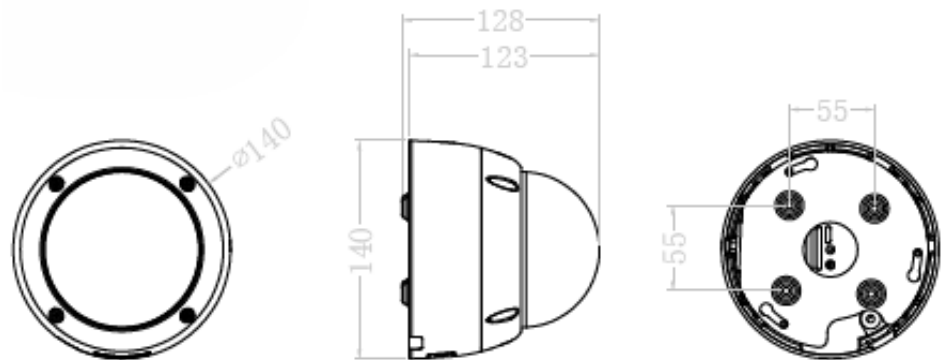

- 2MP 1080P Resolution
- 2.7-13.5mm Motor Zoom Auto Lens
- 30M Infrared Distance
- Support ONVIF 2.4 (Profile S/T/G)
- DWDR: 50dB
- IP67

DIMENSION

- Measurement is in millimeter (mm)

SERVICES AVAILABLE

Technical Support
Installation and Setup
Maintenance
Application Support
Hardware Support
Guaranteed Warranty

Harju Maakond, Pärnu
mnt 158/2-88, 11317,
Tallinn, Estonia
Phone: +372 698 9020
Email: sales@valvur.ee

TECHNICAL SPECIFICATION

Camera	
Image Sensor	1/2.9" Progressive Scan CMOS Sensor
Resolution	2MP 1080P
Effective Pixels	1920(H)*1080(V)
Compression	H.264/H.264+/H.265/H.265+/JPEG/AVI
TV System	PAL/NTSC
Electronic Shutter Time	Auto: PAL 1/25-1/10000Sec; NTSC 1/30-1/10000Sec
Minimum Illumination	0.01Lux
S/N Ratio	60dB
Scanning System	Progressive
Video Output	Network
Reset Button	Optional
Lens	
Focus Length	2.7-13.5mm Motor Zoom
Focus Control	Auto
Lens Type	Auto
Pixels	2MP
Night Vision	
Infrared LED	42μ x 4PCS
Infrared Distance	30M
IR Status	Auto Control
IR Power On	Smart, Manual & Timed mode
Network	
Ethernet	RJ-45 (10/100Base-T)
Wireless	/
Protocol	TCP/IP, ICMP, HTTP, HTTPS, FTP, DHCP, DNS, DDNS, RTP, RTSP, RTCP, PPPoE, NTP, UPnP, SMTP, UDP
ONVIF	Support ONVIF 2.4(Profile S/T/G)
P2P	YES
POE	Optional, Support IEEE 802.3af
Video Delay	0.3S (Within the Lan)
Main Stream 1	2304*1296@30fps
Main Stream 2	1920*1080@30fps
Main Stream 3	1280*720@30fps
Sub Stream 1	1280*720@30fps
Sub Stream 2	720*480@30fps
Sub Stream 3	/
Tri Stream	/
IE Brower	IE8-11, Google Chrome, Firefox , Mac Safari
Smart Phone	iPhone, Android