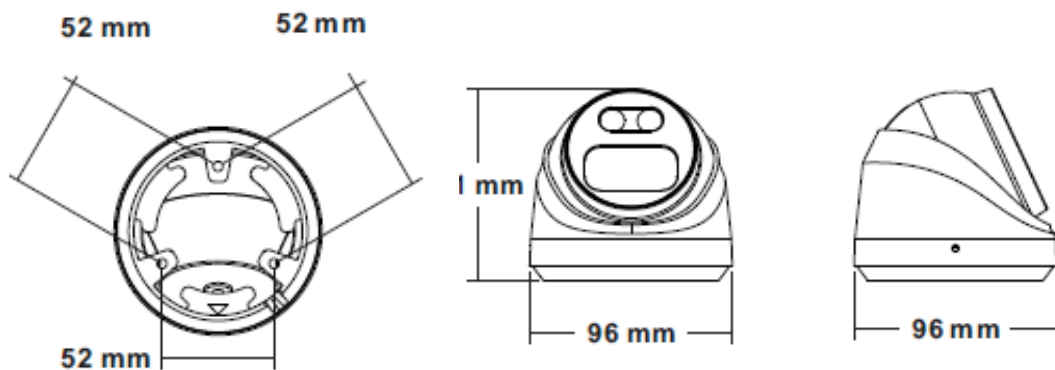

- 2MP 1080P Resolution
- 3.6mm Fixed lens
- 25M Infrared Distance
- Support ONVIF 2.4 (Profile S/T/G)
- DWDR: 50dB
- IP67

DIMENSION

- Measurement is in millimeter (mm)

SERVICES AVAILABLE

Technical Support
Installation and Setup
Maintenance
Application Support
Hardware Support
Guaranteed Warranty

Harju Maakond, Pärnu
mnt 158/2-88, 11317,
Tallinn, Estonia
Phone: +372 698 9020
Email: sales@valvur.ee

VALVUR

We care about your
protection

TECHNICAL SPECIFICATION

Camera	
Image Sensor	1/2.9" Progressive Scan CMOS Sensor
Resolution	2MP 1080P
Effective Pixels	1920(H)*1080(V)
Compression	H.264/H.264+/H.265/H.265+/JPEG/AVI
TV System	PAL/NTSC
Electronic Shutter Time	Auto: PAL 1/25-1/10000Sec; NTSC 1/30-1/10000Sec
Minimum Illumination	0.01Lux
S/N Ratio	60dB
Scanning System	Progressive
Video Output	Network
Reset Button	Optional
Lens	
Focus Length	3.6mm
Focus Control	Fixed
Lens Type	Fixed
Pixels	2MP
Night Vision	
Infrared LED	42μ x 2PCS
Infrared Distance	25M
IR Status	Auto Control
IR Power On	Smart, Manual & Timed mode
Network	
Ethernet	RJ-45 (10/100Base-T)
Wireless	/
Protocol	TCP/IP, ICMP, HTTP, HTTPS, FTP, DHCP, DNS, DDNS, RTP, RTSP, RTCP, PPPoE, NTP, UPnP, SMTP, UDP
ONVIF	Support ONVIF 2.4(Profile S/T/G)
P2P	YES
POE	Optional, Support IEEE 802.3af
Video Delay	0.3S (Within the Lan)
Main Stream 1	2304*1296@30fps
Main Stream 2	1920*1080@30fps
Main Stream 3	1280*720@30fps
Sub Stream 1	1280*720@30fps
Sub Stream 2	720*480@30fps
Sub Stream 3	/
Tri Stream	/
IE Brower	IE8-11, Google Chrome, Firefox , Mac Safari
Smart Phone	iPhone, Android