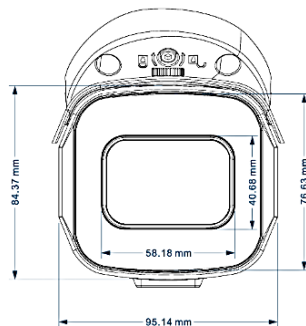

## SYSTEM OVERVIEW

Featuring a fixed lens bullet camera, this series provides an all-in-one solution that is especially beneficial for long distance video surveillance in outdoor applications.

- 2MP 1080P Resolution
- 3.6mm Fixed lens
- 25M Infrared Distance
- Support ONVIF 2.4(Profile S/T/G)
- DWDR: 50dB
- IP67

## DIMENSION

- Measurement is in millimeter (mm)

AI Function	
Intelligent Analysis	Intrusion Detetion
Camera Features	
Day/Night	Color/ B&W (IR-CUT )
Image Config	Saturation/Brightness/Contrast/Sharpness, Mirror, 3D NR , White Balance, FLK(Flicker Control), Video Tampering, HLC, Distortion
Full Color	/
Corridor Pattern	/
Defog Mode	Support
ROI	Support
BLC	Support
WDR	DWDR: 50dB
Motion Detection	Support
Privacy Masking	3 Rectangular Zone
Recording Mode	NVR/CMS/Web
Language	English, Bulgarian, Polish, Arabic, German, Russian, French, Korean, Portuguese, Japanese, Chinese, Turkish, Spanish, Hebrew, Italian, Nederlands,Czech, Vietnamese
Interface	
Audio	Optional Audio In/Out/ Optional Audio In
Alarm	/
SD Card Slot	Optional External, Support Max 512GB
RS485	/
General	
Housing	IP67
Anti-cut Bracket	YES
IR Cut Filter	YES
Operation Temperature	-20°C~ +60°CRH95% Max
Storage Temperature	-20°C~ +60°CRH95% Max
Power Source	DC12V±10%,950mA
Dimension	170(W) x 110(H) x 101(D)mm
Weight	1.65Kgs (With bracket)