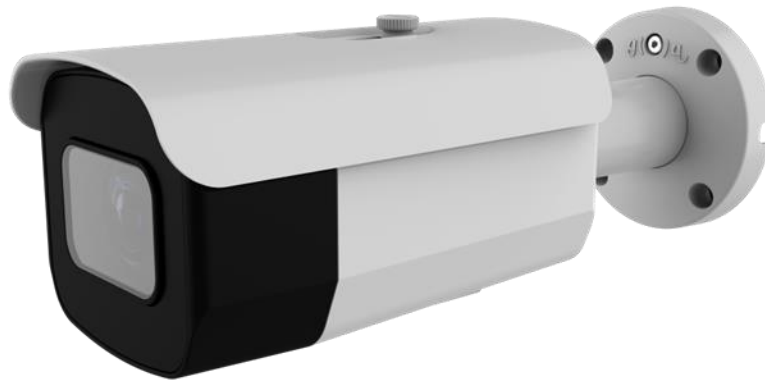

# VAL-PB-2MP-VIR-A

## SYSTEM OVERVIEW

Featuring a fixed lens bullet camera, this series provides an all-in-one solution that is especially beneficial for long distance video surveillance in outdoor applications.

- 2MP 1080P Resolution
- 3.6mm Fixed lens
- 25M Infrared Distance
- Support ONVIF 2.4(Profile S/T/G)
- DWDR: 50dB
- IP67