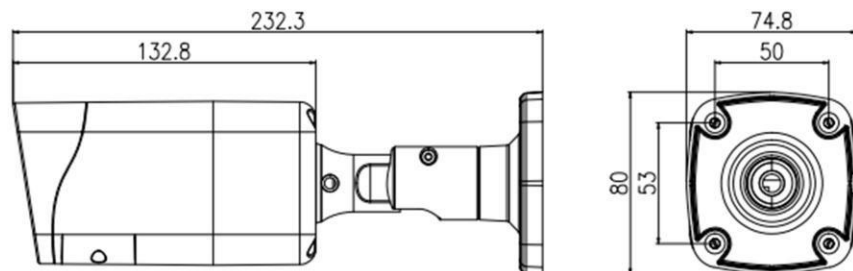

DIMENSION

- Measurement is in millimeter (mm)

TECHNICAL SPECIFICATION

Camera	
Image Sensor	1/2.7" Progressive Scan CMOS
Effective Pixels	1920(H)×1080(V)
Scanning System	Progressive
Electronic Shutter	1/5-1/20000s
Min. illumination	Color:0.01Lux@(F1.2,AGC ON) , B/W:0Lux@(IR LED ON)
S/N Ratio	55dB
IR Range	Up to 50m
IR On/Off Control	Auto/ Manual
IR LEDs	30pcs
Pan/Tilt/Rotation Range	Pan:0°~360°, Tilt:0°~90°, Rotation:0°~360°
Lens	
Lens Type	Manual
Iris	Fixed Iris
Focal Length	2.8~12mm
F Number	F1.3
Angle of View	103°~ 34.3°
Focus Control	Manual
Close Focus Distance	0.2m
Video	
Compression	H.265,H.265,MJPEG
Max. Resolution	1080P(1920×1080)
Streaming Capability	3 Streams
Stream / Frame Rate	Stream1: 1920×1080/1280×720 @25/30fps Stream2: D1/VGA/640×360/CIF/QVGA @25/30fps Stream3: VGA/CIF/QVGA @25/30fps
Bit Rate Control	CBR/VBR
Bit Rate	Stream1: 500kbps~12000kbps Stream2: 100kbps~6000kbps Stream3: 100kbps~3000kbps
Day/Night	ICR
Image Enhancement	HLC / Defog / WDR (120dB)
White Balance	Support
Gain Control	Auto/Manual
Noise Reduction	2D/3D DNR
Electronic Image Stabilization(EIS)	Support
Smart IR	Support
Mirror	Support
Region of Interest	Support
Motion Detection	Support
Privacy Masking	Support