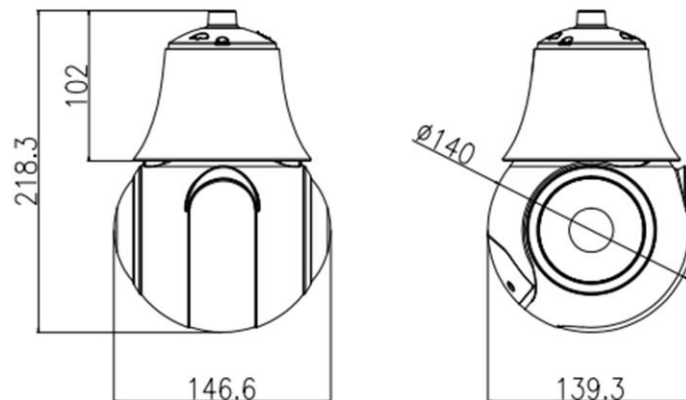

The WDR capability also ensures much more accurate colour rendition over the entire scene. The camera comes with smart IR LED's covering a distance of up to 80m range.

This series provides IP66 weatherproof protection feature.

## DIMENSION

- Measurement is in millimeter (mm)

**VALVUR**

We care about your  
protection